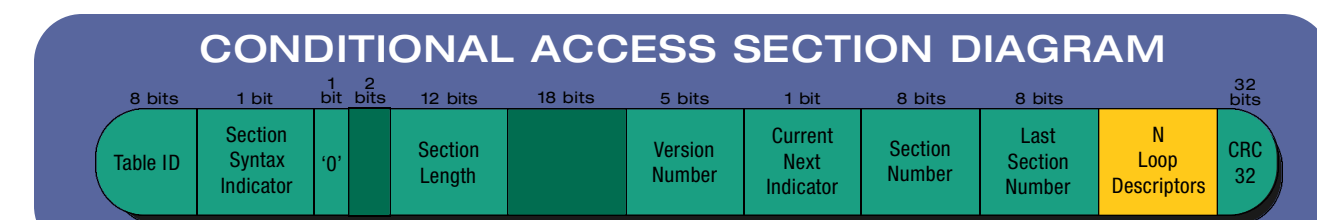

MPEG-2 Transport Stream

ISO/IEC 13818-1 International Standard