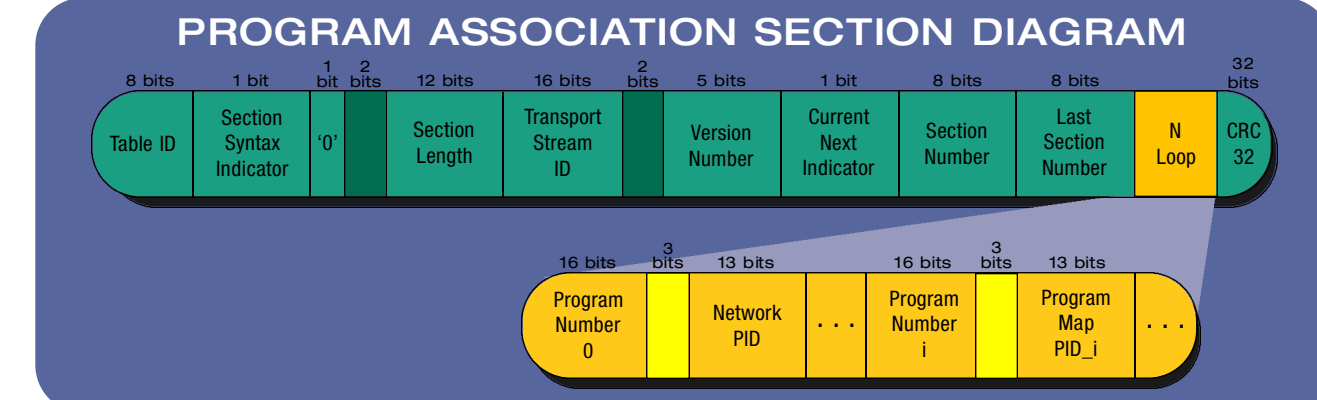

MPEG-2 Transport Stream

ISO/IEC 13818-1 International Standard