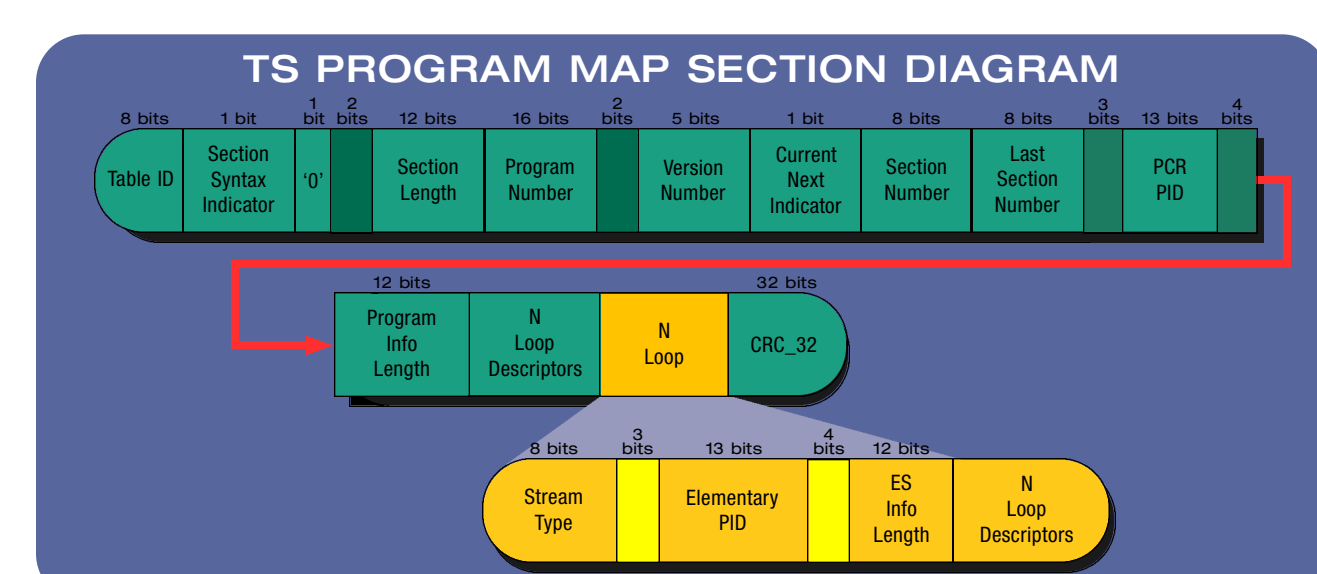

MPEG-2 Transport Stream

ISO/IEC 13818-1 International Standard